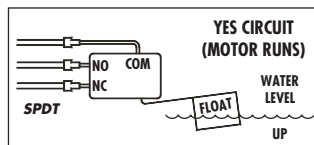

# 1502C SAFETY CONTROL SWITCH

## FOR USE WITH METAL DRAIN PANS

Beckett's easy to use float actuated switch provides a reliable means to safely monitor high water levels in drain pans. The switch may be wired directly to the system to turn off the air conditioner or furnace equipment, or it can be wired to sound an alarm if the water level becomes too high.

### INCLUDES:

- Single pole, double throw, single break snap action switches
- Silver contacts
- Safe for AC applications
- Terminals on switches suitable for 0.020 in. x 0.187 in. female spade connection to your wiring harness if desired.

Model	Volts	Amps	H/P	Wired	Activation	UR	Wire Length
1502C	125-250	10	1/4	Normally Closed	Opens Circuit	Yes	72 in.