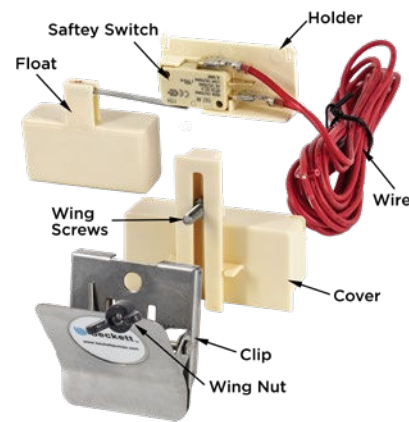

# 1502C SAFETY CONTROL SWITCH

## FOR USE WITH METAL DRAIN PANS

Beckett's easy to use float actuated switch provides a reliable means to safely monitor high water levels in drain pans. The switch may be wired directly to the system to turn off the air conditioner or furnace equipment, or it can be wired to sound an alarm if the water level becomes too high.

### INCLUDES:

- Single pole, double throw, single break snap action switches
- Silver contacts
- Safe for AC applications
- Terminals on switches suitable for 0.020 in. x 0.187 in. female spade connection to your wiring harness if desired.

Model	Volts	Amps	H/P	Wired	Activation	UR	Wire Length
1502C	125-250	10	1/4	Normally Closed	Opens Circuit	Yes	72 in.